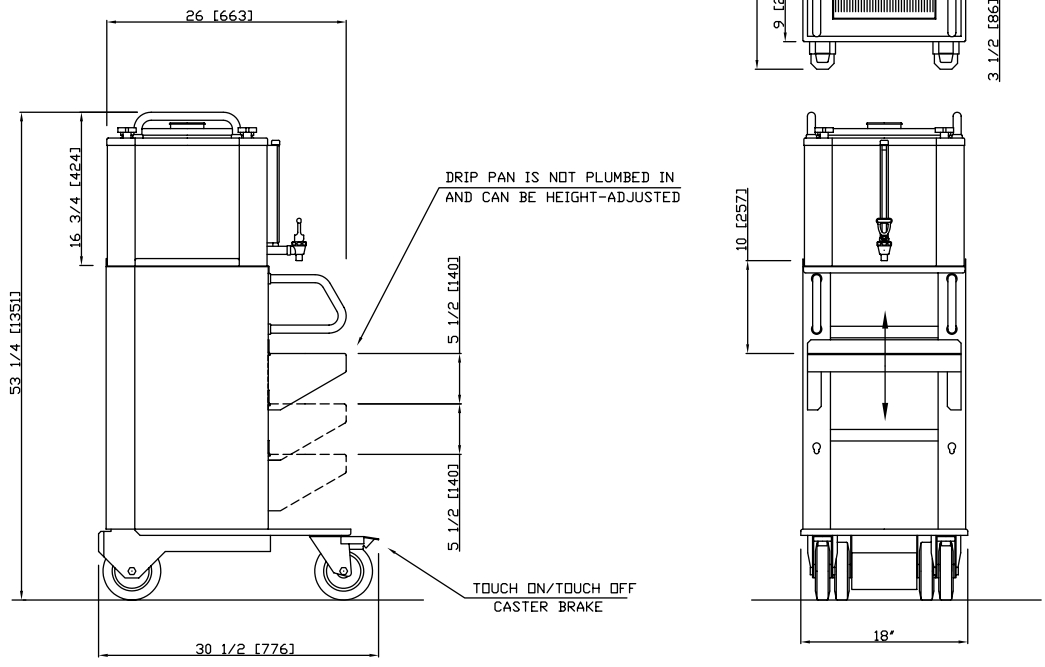

sales@fetco.com

http://www.fetco.com

MODEL LBD-6C
SERIES LBD DISPENSERS

LBD-6C

ITEM / CAPACITY
D020 / 6.0 Gallon Mobile

SHIPMENT DIMENSIONS / WEIGHT
W48 D42 H55 / 265lbs

ACCESSORIES

- A037 Gravity Jug Fill Hose For LBD-6C & LBD-18
- A069 Identifier Plate, Acrylic